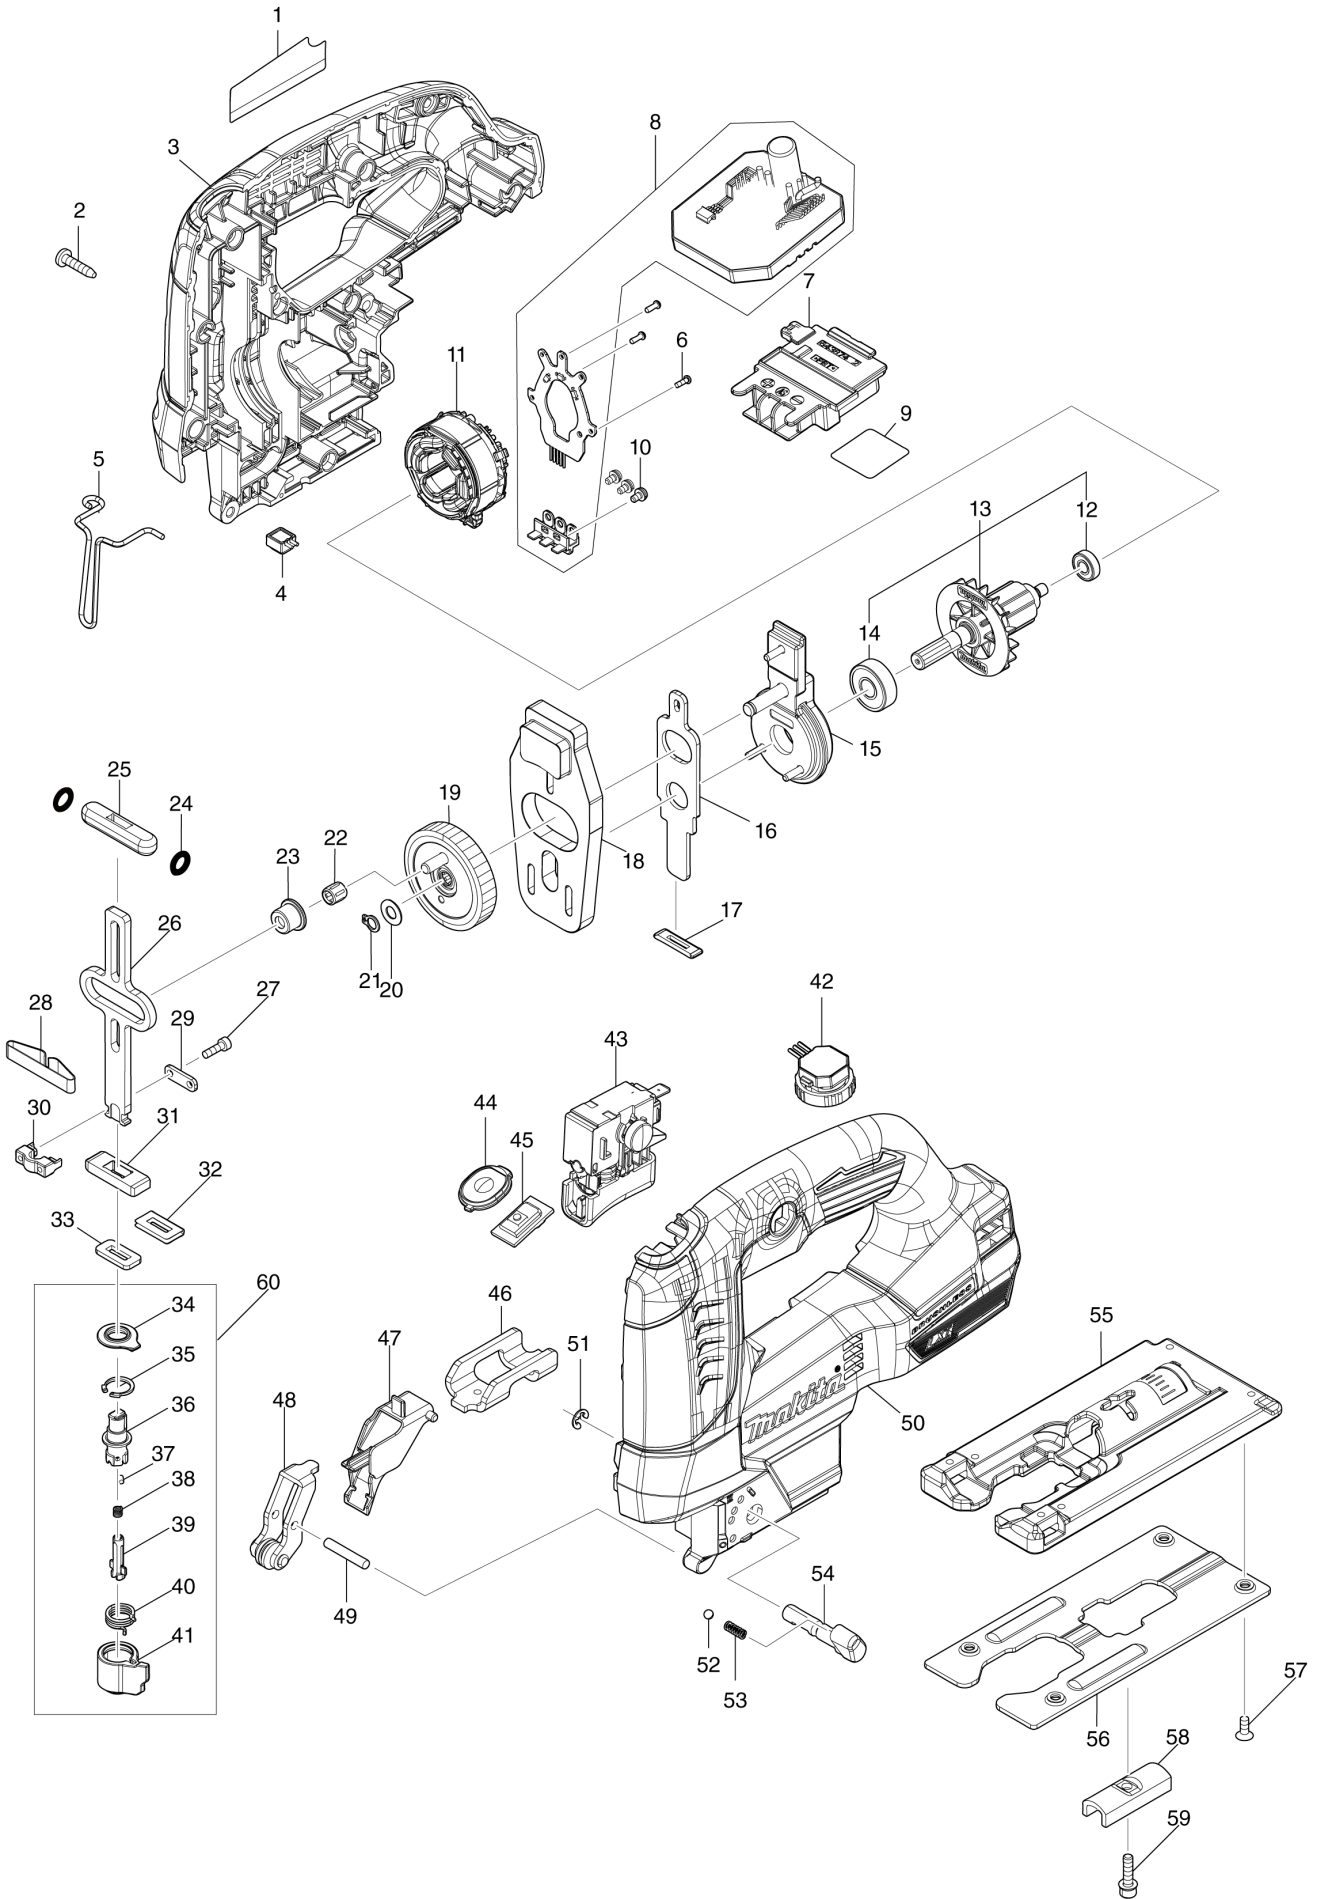

(IN) DJV184 / CORDLESS JIG SAW

IN

INDIA

DJV184 / CORDLESS JIG SAW

Item	Sub	Parts No.	Parts Description	Qty	I/C	E/C No.	Close No.	Remark
001		8117T5-5	DJV184 NAME PLATE	1				
002		266326-2	TAPPING SCREW 4X18	11				
003		183V10-5	HOUSING SET	1				
	C10	263005-3	RUBBER PIN 6	2				
	D10		INC. 50					
004		620713-3	LED CIRCUIT	1				
005		323748-0	SAFETY WIRE	1				
006		266490-9	TAPPING SCREW PT 2X6	3				
007		643874-2	TERMINAL	1				
008		620H99-3	CONTROLLER	1				
009		8117U4-4	DJV184 SERIAL NO. LABEL	1				
010		652069-6	FLAT HEAD SCREW M3X6	3				
011		629B14-8	STATOR	1				
012		210039-7	BALL BEARING 695DDW	1				
013		510536-6	ROTOR ASS'Y	1				
	D10		INC. 12,14					
014		210005-4	BALL BEARING 608DDW	1				
015		144820-3	BEARING CASE COMPLETE	1				
016		347249-4	PUSH PLATE	1				
017		416703-0	DUST SEAL	1				
018		310812-6	BALANCE PLATE	1				
019		141H68-6	GEAR COMPLETE	1				
020		253715-0	FLAT WASHER 6	1				
021		961002-0	RETAINING RING S-6	1				
022		212265-4	NEEDLE CAGE 508	1				
023		257872-6	SHOULDER SLEEVE 8	1				
024		213038-8	O RING 5	2				
025		313082-6	SLIDER GUIDE	1				
026		347966-6	SLIDER	1				
027		266177-3	HEX. SOCKET HEAD BOLT M3X10	2				
028		232183-0	LEAF SPRING	1				
029		347247-8	PLATE	1				
030		310811-8	BLADE CLAMP	1				
031		313086-8	SLIDER SUPPORT	1				
032		344686-3	SEAL PLATE	1				
033		423307-1	POLY URETANE SPONGE SEAL	1				
034		424437-1	DUST COVER	1				
035		962063-3	RETAINING RING R-13	1				
036		310810-0	BLADE GUIDE	1				
037		256528-8	PIN 2	1				
038		233314-4	COMPRESSION SPRING 4	1				
039		310485-5	LOCK PIN	1				
040		233591-8	TORSION SPRING 10	1				
041		452850-3	INSERT HOLDER	1				
042		620D30-5	DIAL CIRCUIT	1				
043		650025-0	SWITCH C3JW-4B-2AL-R	1				
044		142303-7	SWITCH PLATE COMPLETE	1				
045		620J21-2	SWITCH UNIT	1				
046		347251-7	HOLDER	1				
047		457866-3	RETAINER GUIDE	1				
048		144629-3	RETAINER COMPLETE	1				
049		256206-0	PIN 4	1				
050		183V10-5	HOUSING SET	1				
	C10	263005-3	RUBBER PIN 6	2				
	D10		INC. 3					
051		961011-9	STOP RING E-4	1				
052		216008-6	STEEL BALL 4	1				
053		233151-6	COMPRESSION SPRING 4	1				
054		271441-9	LEVER 19	1				
055		312C90-2	BASE	1				
056		345441-6	BASE PLATE	1				
057		912107-9	COUNTERSUNK HEAD SCREW M4X8	4				
058		344685-5	CLAMP PLATE	1				
059		922128-3	HEX. SOCKET HEAD BOLT M4X16	1				
060		135941-2	BLADE GUIDE ASS'Y	1				

B:DJV184RTJ(H)

Interchange

O : Yes

X : No

< : the new part can be substituted for the current.

> : the current part can be substituted for the new.

S : Interchangeable as a set.